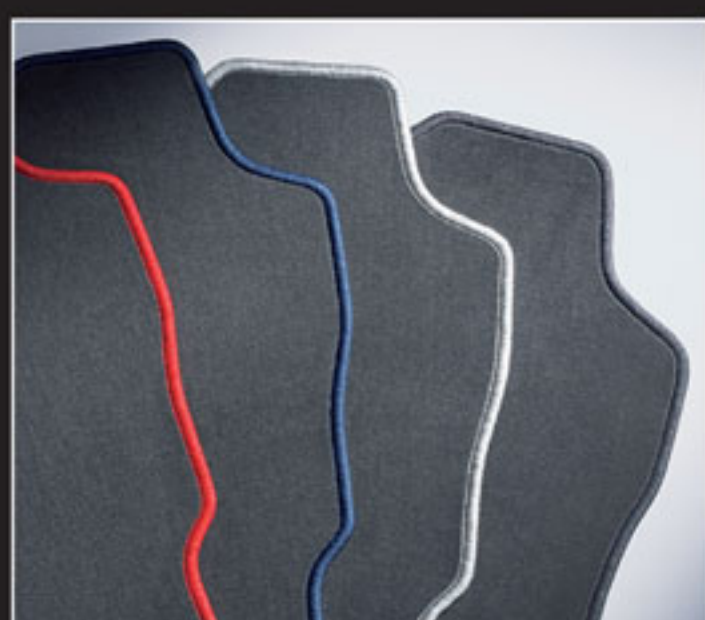

Right choice.

Must have accessories

Velour Floor Mats¹
£44.99

Mudflaps (set of four)²
£84.00

Privacy Shades³
£39.99 (set of two)

Safety Pack
£27.00

Cargo Liner⁴
£53.99

Base Carrier⁵
£119.99